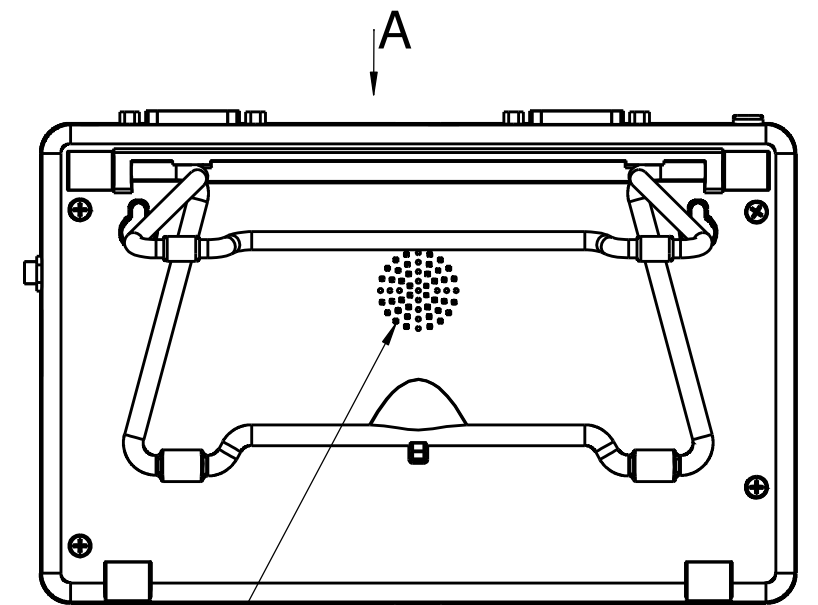

Bottom View

Detail B
(Top Panel)

Large 7" Full Color
TouchScreen

Loudspeaker
Back View

Top View

View A