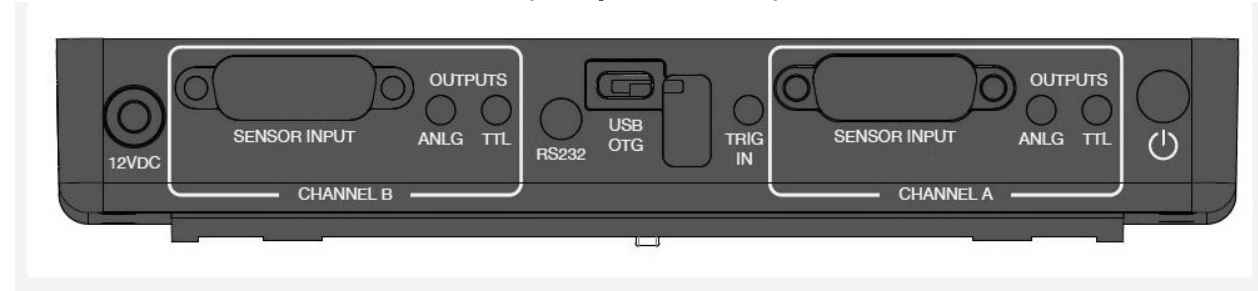

Bottom View

Detail B
(Top Panel)

Large 7" Full Color
TouchScreen

Loudspeaker
Back View

Top View

View A