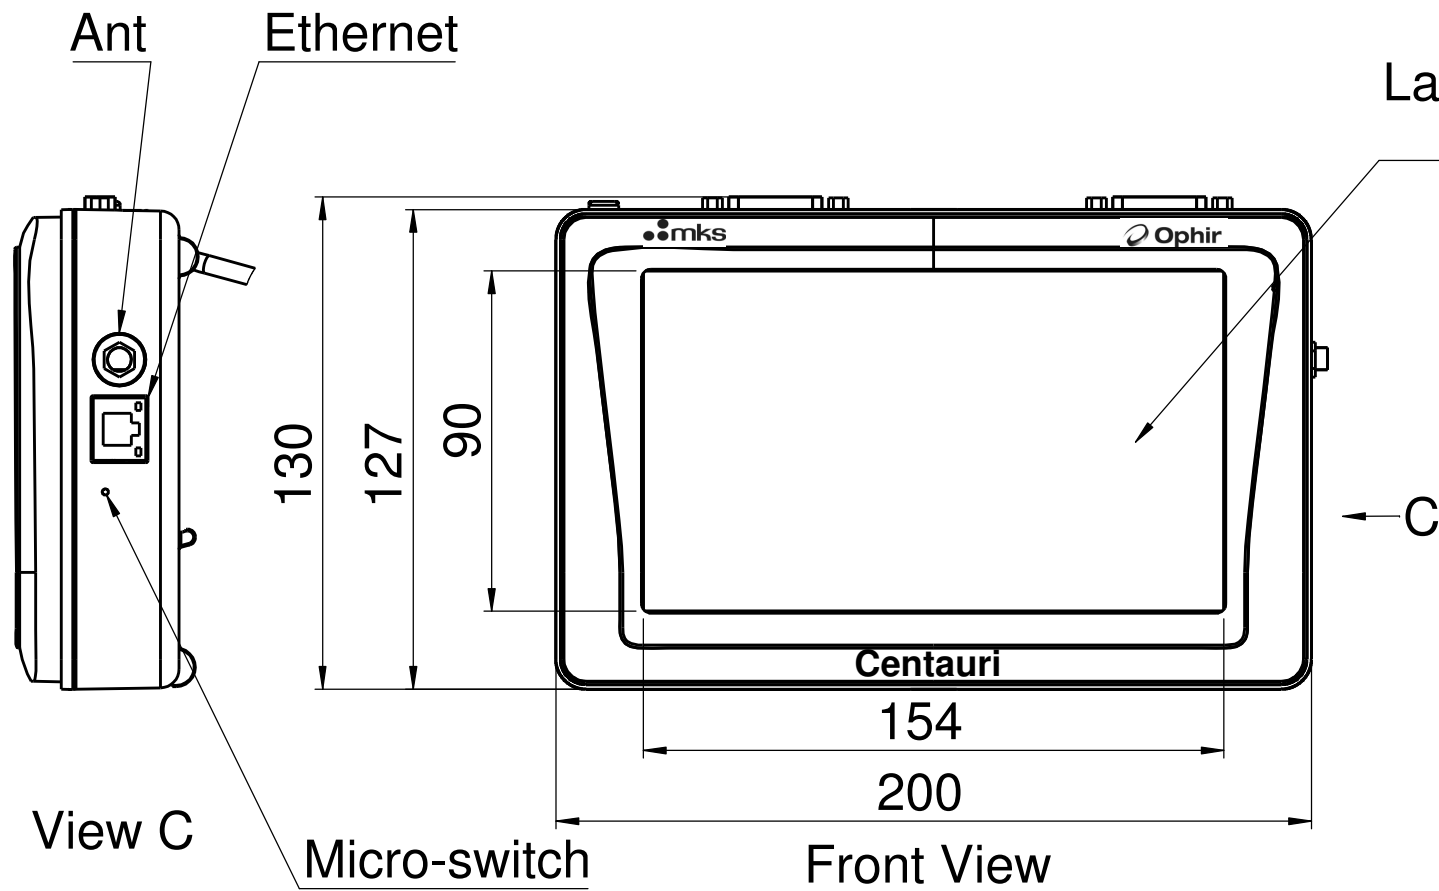

Bottom View

Detail B
(Top Panel)

Large 7" Full Color
TouchScreen

Loudspeaker
Back View

Top View

View A